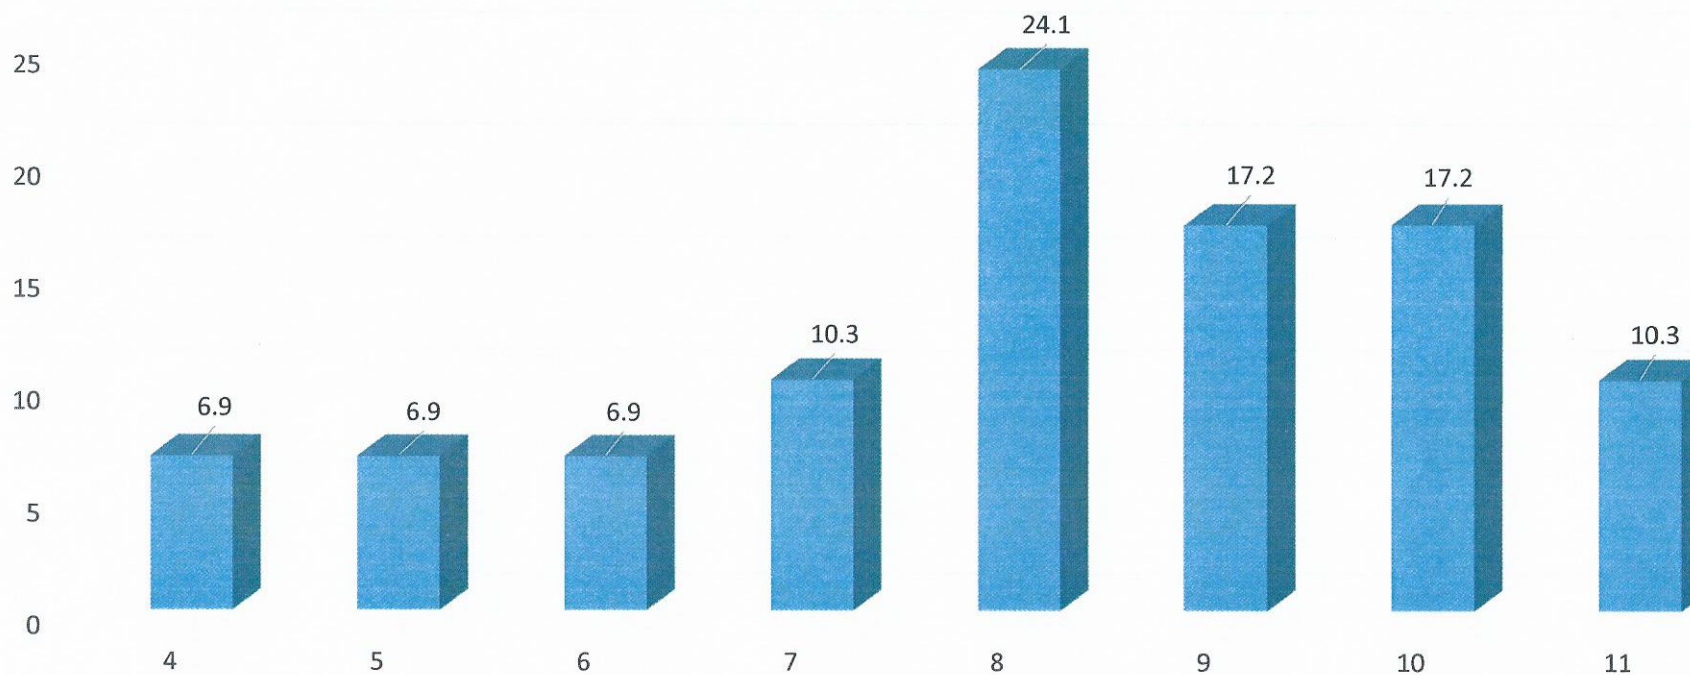

Neighbourhood Plan Results

Mattersey Primary School Survey 2016

Are you a Girl or Boy?

48.3%

51.7%

Base: 29 responses

How old are you?

Percentage (%) of students at each age